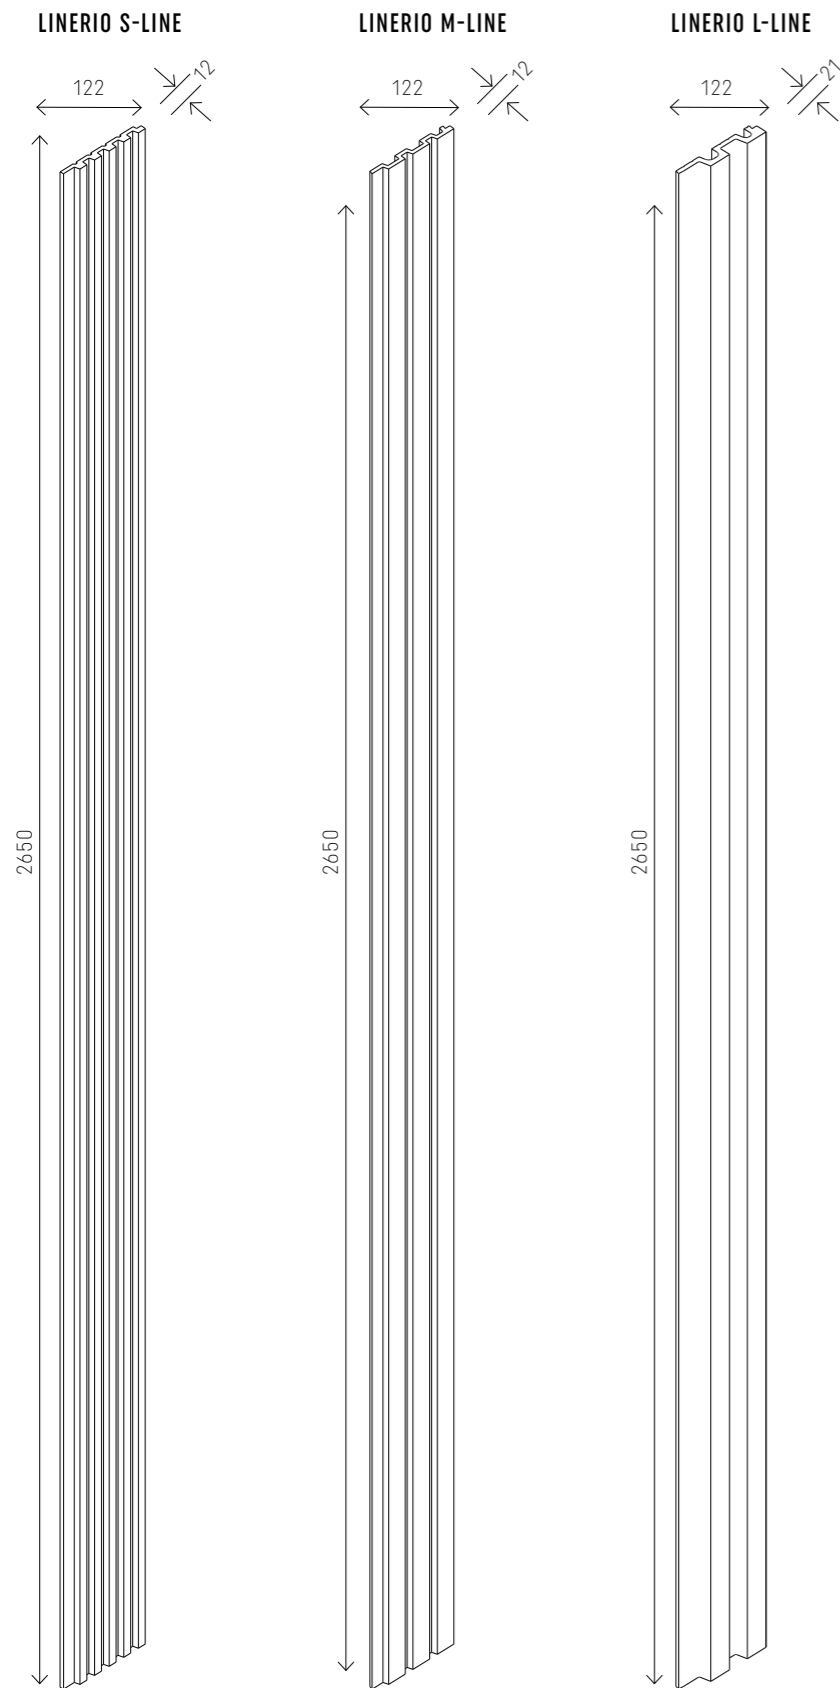

## FINISHING TRIMS

To finish the wall, you can use dedicated trims, which, like the panels, are mounted with adhesive. For each of the panel types, you can choose the right and left trims, while the universal trim will allow you to finish the top and bottom of the wall.

# PANELS DIMENSION